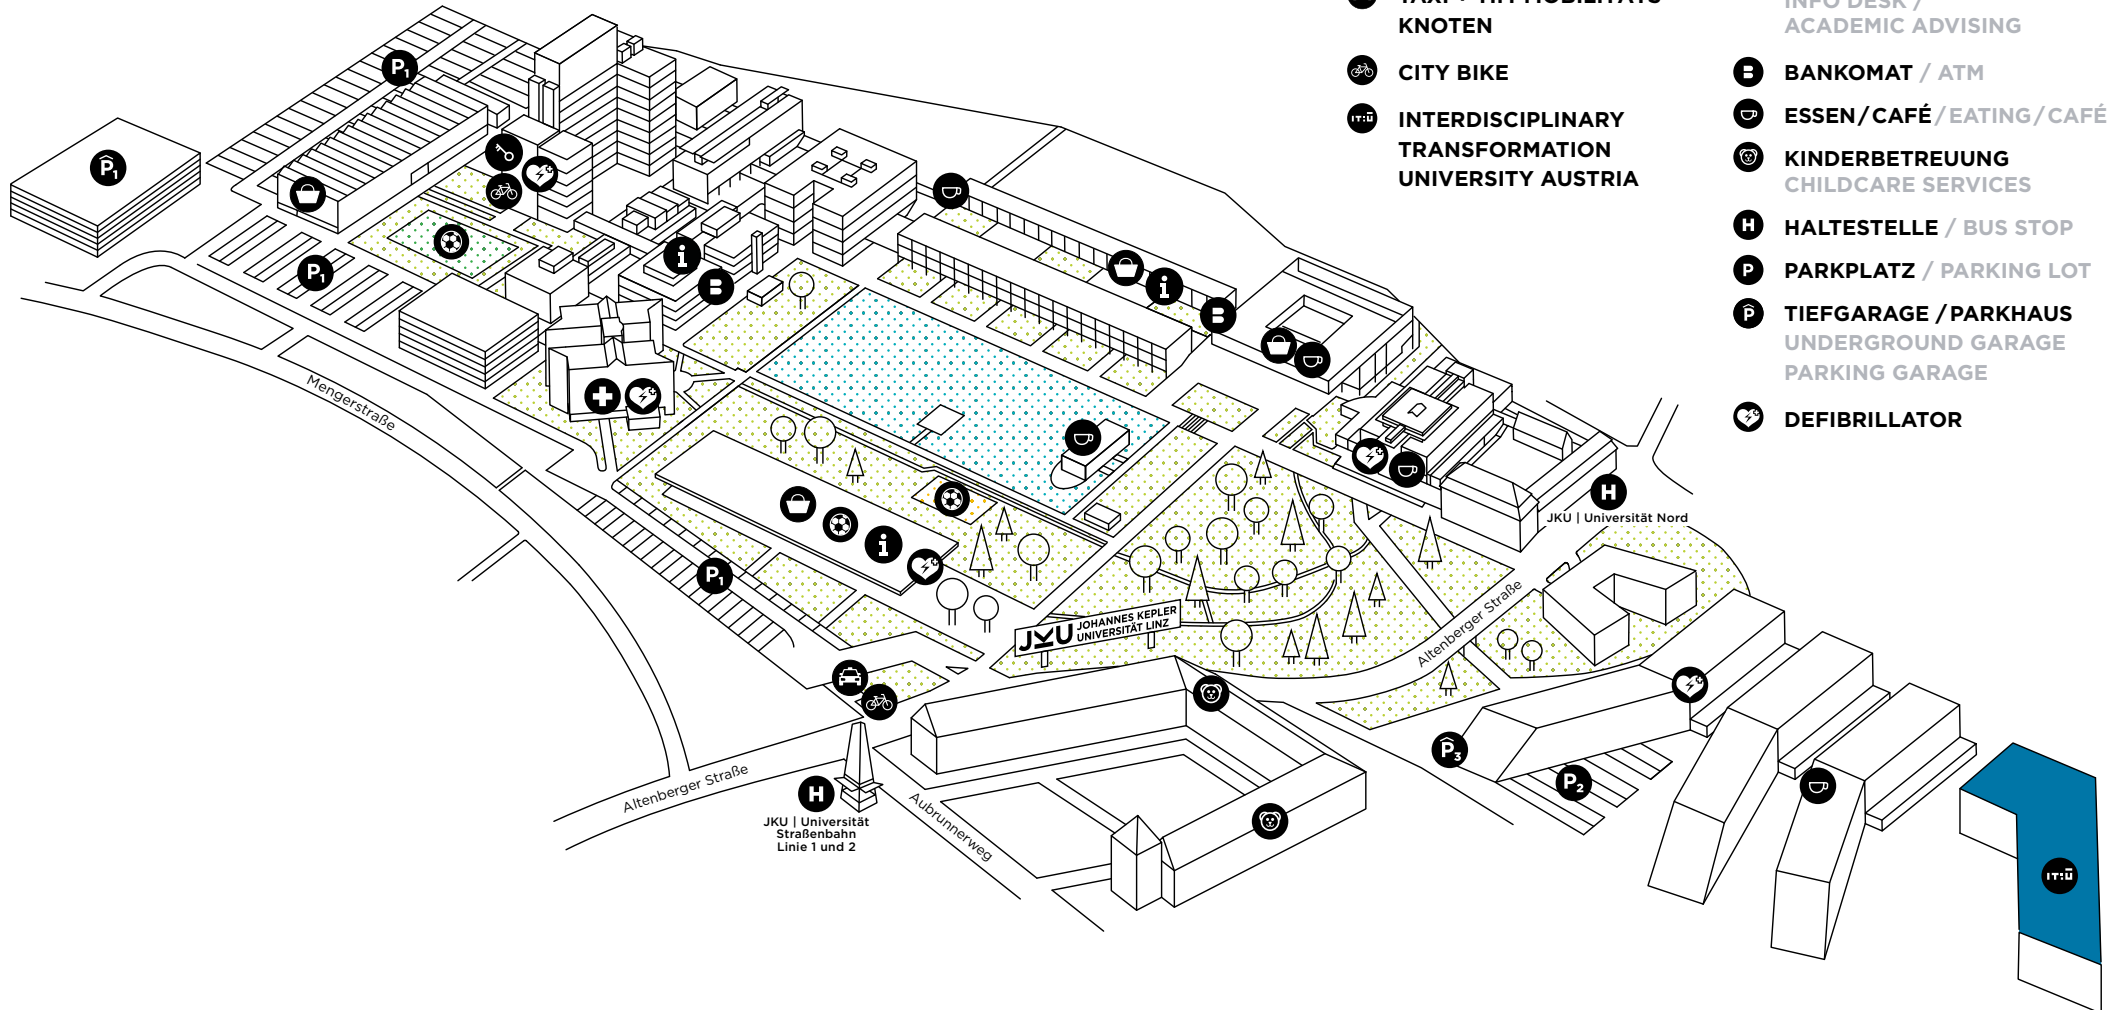

JKU CAMPUS.

SCIENCE PARK 4

-  **EINKAUFSMÖGLICHKEIT**
SHOPPING FACILITIES
-  **SPORTMÖGLICHKEIT**
SPORT
-  **TAXI + TIM-MOBILITÄTS-**
KNOTEN
-  **CITY BIKE**
-  **INTERDISCIPLINARY**
TRANSFORMATION
UNIVERSITY AUSTRIA
-  **PORTIER**
IN-HOUSE SERVICES
-  **INFORMATION /**
ANLAUFSTELLE FÜR
STUDIENANGELEGENHEITEN
INFO DESK /
ACADEMIC ADVISING
-  **BANKOMAT / ATM**
-  **ESSEN / CAFÉ / EATING / CAFÉ**
-  **KINDERBETREUUNG**
CHILDCARE SERVICES
-  **HALTESTELLE / BUS STOP**
-  **PARKPLATZ / PARKING LOT**
-  **TIEFGARAGE / PARKHAUS**
UNDERGROUND GARAGE
PARKING GARAGE
-  **DEFIBRILLATOR**